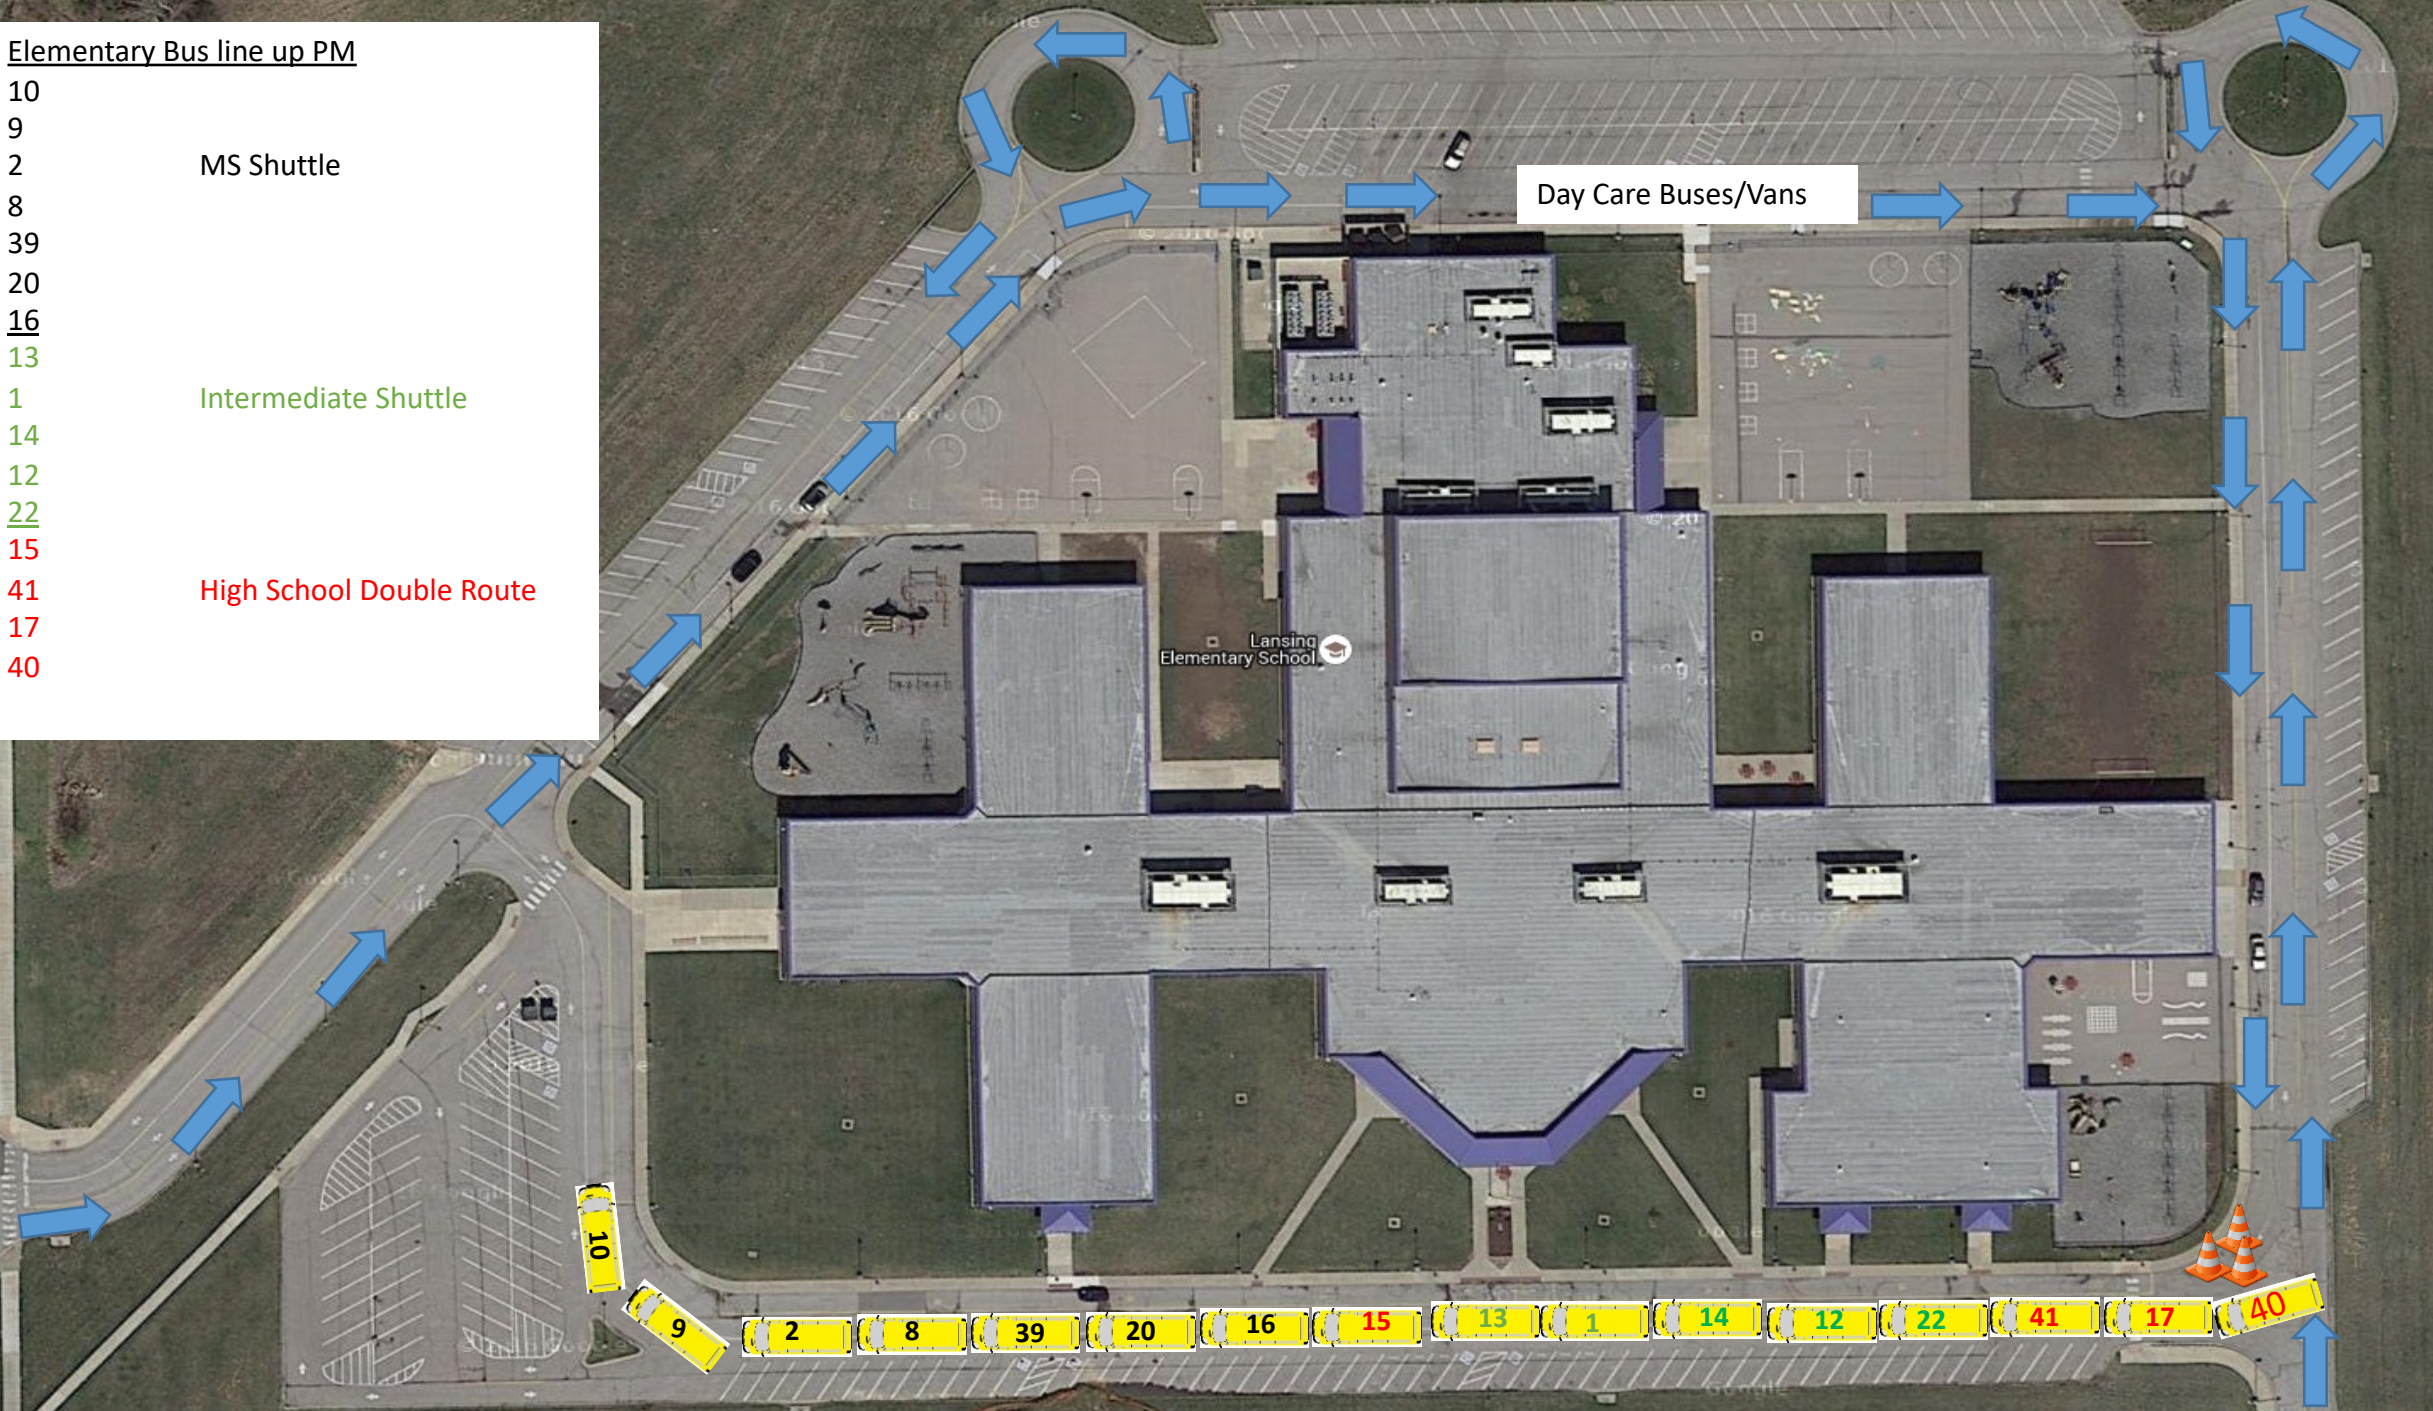

Ida St

Parent Pickup-Dropoff

MS PM Lineup:

- 16
- 13
- 21
- 14
- 12

No Parent/Visitor Traffic
 7:50am-8:10am
 3:15pm - 3:45pm

16
 13
 21
 14
 12

Staff Parking

Lansing Middle School

Sug

Elementary Bus line up PM

- 10
- 9
- 2
- 8
- 39
- 20
- 16
- 13
- 1
- 14
- 12
- 22
- 15
- 41
- 17
- 40

MS Shuttle

Intermediate Shuttle

High School Double Route

Day Care Buses/Vans

Middle School PM Line Up

- MS PM Lineup
- 10
 - 9
 - 23
 - 8
 - 7
 - 20